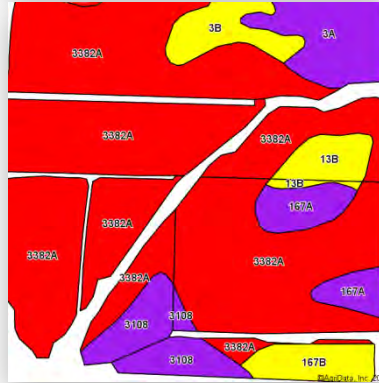

SOLD

LICK PRAIRIE TWP

WABASH COUNTY, ILLINOIS T. 1N. 15R. 13W. 14W

Newkirk-Broster-Lick Prairie Twp., Wabash County. This is a very good tract for this area of Wabash County with a strong yield history.

CCHF – Newkirk-Broster	
Total Acres	160.00
Tillable Acres	142.47
Soil P.I.*	114.30
*Soil Index Based on Bulletin 811 – University of Illinois ACES	
NOTES	
33/66 Crop Share Lease for 2014	
2013 Yields: Corn 161.0 bu/ac - Soybeans 47.2 bu/ac	