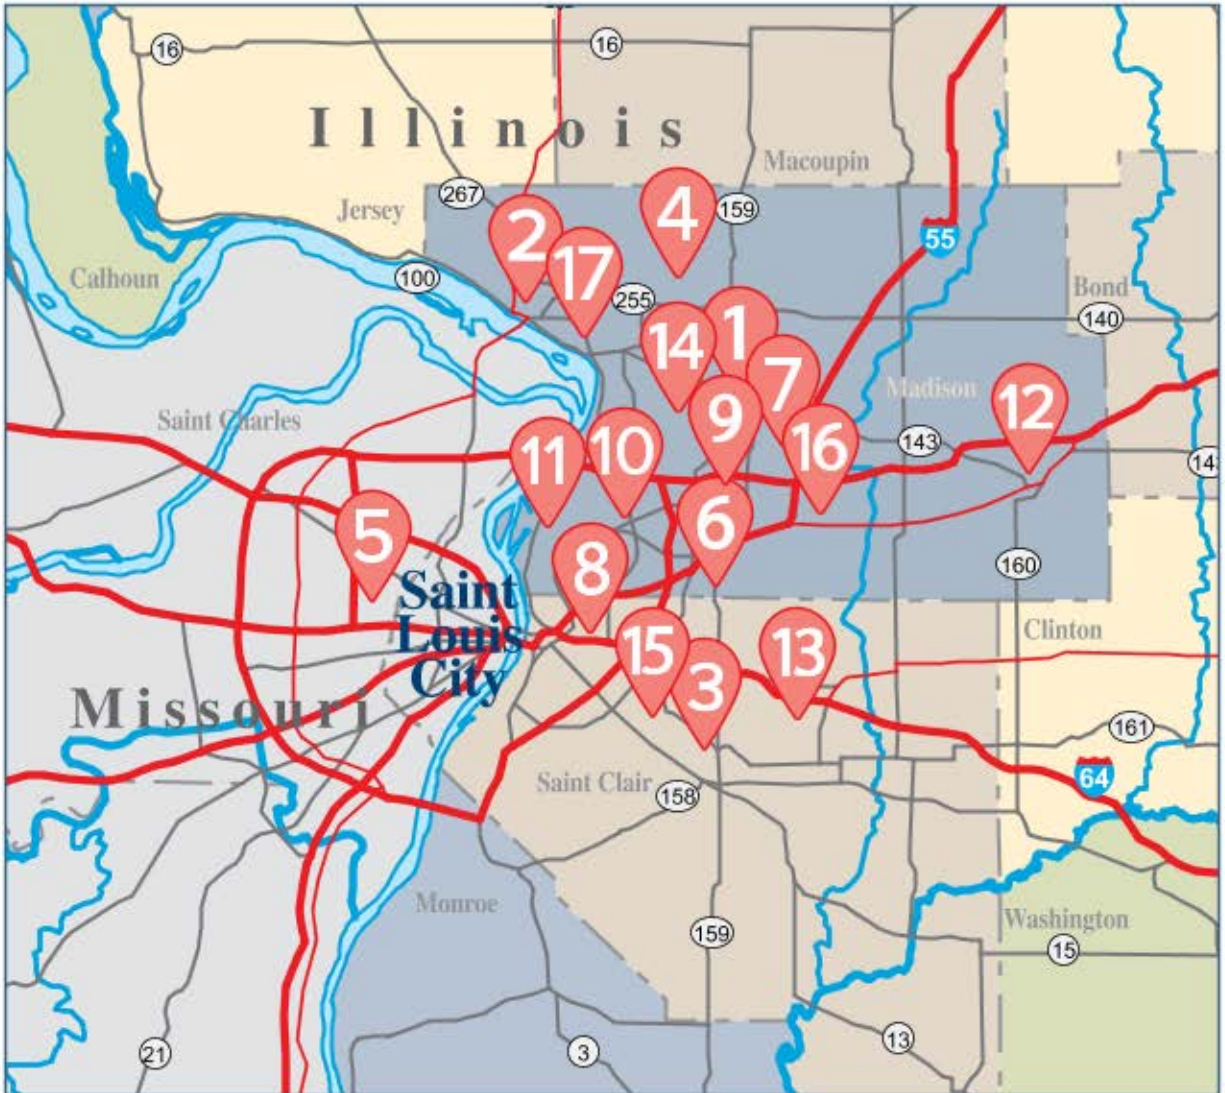

MAP OF METRO EAST LOCATIONS AS OF OCTOBER 7, 2019

Visit Busey's branch locations across Illinois, Missouri, Florida,
and Indiana beginning October 7!

To see drive-up hours and additional branch locations and ATMs,
visit the *Locations & Hours* page on **busey.com**.

LOCATIONS AND LOBBY HOURS

AS OF OCTOBER 7, 2019

1. Edwardsville Main
330 W. Vandalia St.
Edwardsville, IL 62025
Mon-Fri 9 am – 4 pm

2. Alton
4415 M.L. King Dr.
Alton, IL 62002
Mon-Thu 9 am – 4 pm
Fri 9 am – 5 pm
Sat 9 am – 12 pm

8. Fairmont City
2870 N. 44th St. Ste. 1
Fairmont City, IL 62201
Mon-Fri 10 am – 6 pm
Sat 9 am – 12 pm

9. Glen Carbon Rte. 157
2142 S. State Rte. 157
Glen Carbon, IL 62034
Mon-Thu 9 am – 4:30 pm
Fri 9 am – 5 pm
Sat 9 am – 12 pm

17. Wood River
1153 Vaughn Rd.
Wood River, IL 62095
Mon-Thu 9 am – 4 pm
Fri 9 am – 5 pm
Sat 9 am – 12 pm

Additional Busey Locations in Greater St. Louis

Ballwin
14446 Clayton Rd.
Ballwin, MO 63011

Bayless
4226 Bayless Ave.
St. Louis, MO 63123